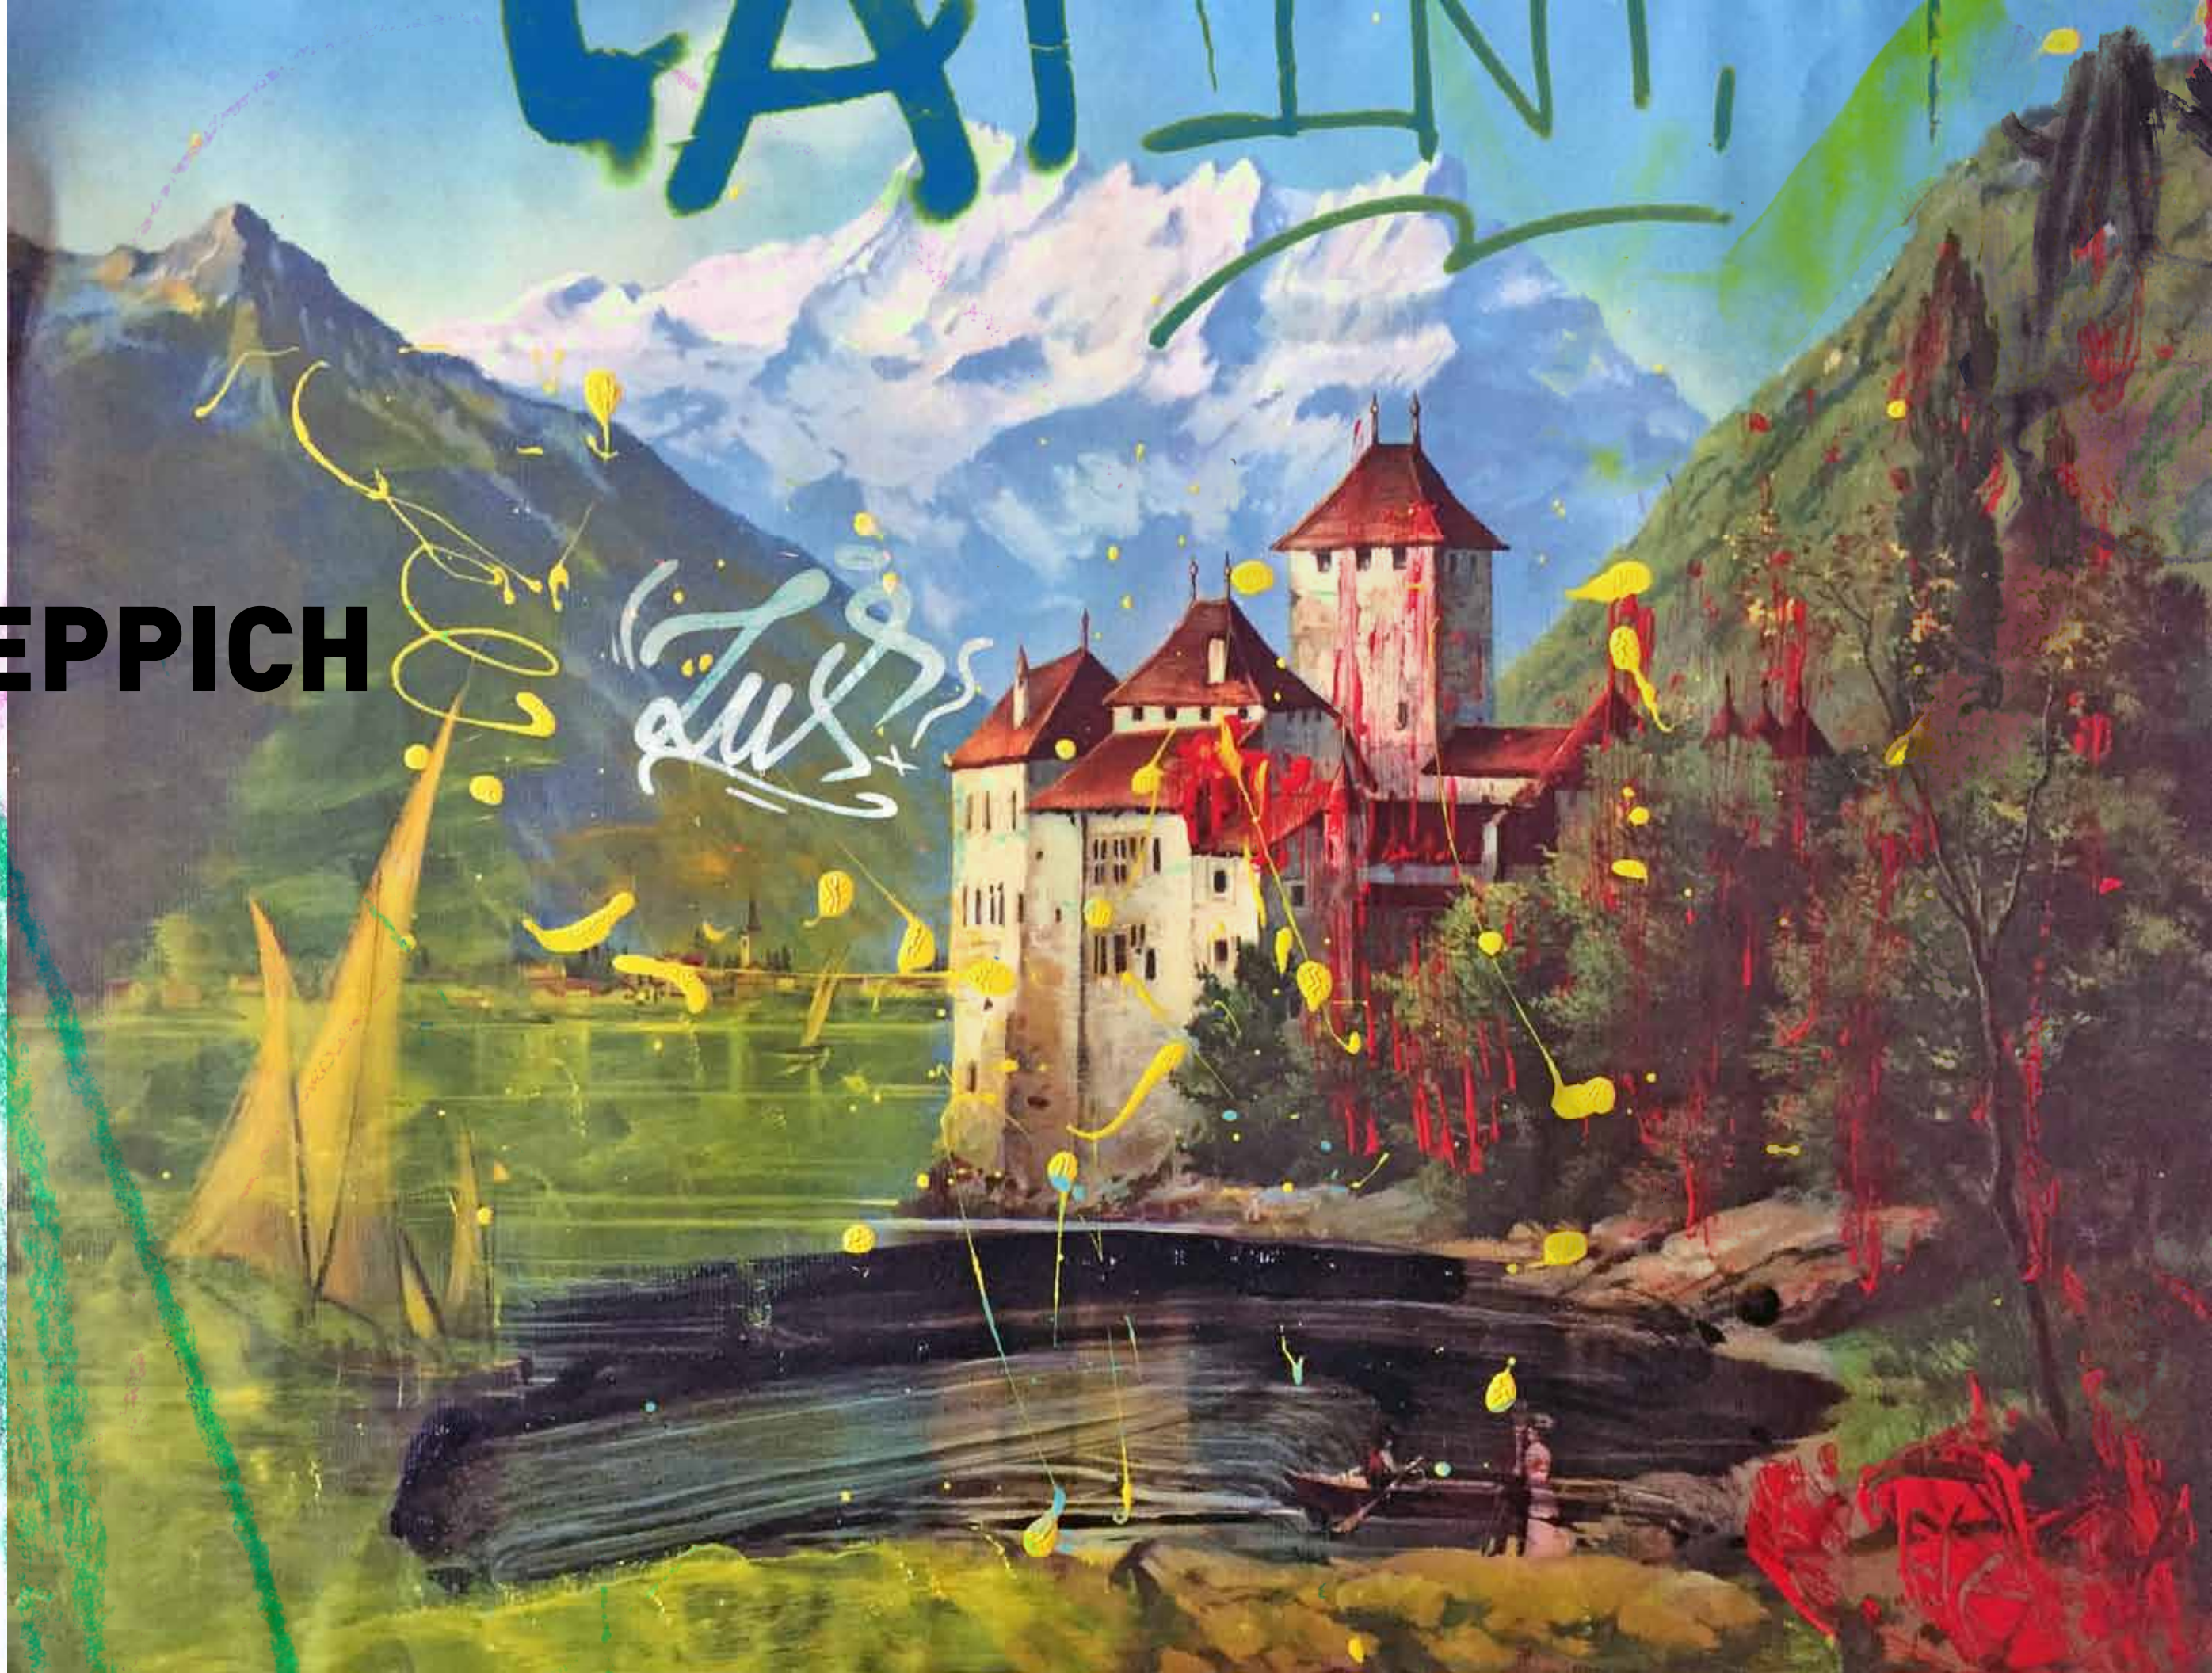

gk

Insights

May 2020

**COVERT &
DISCOVERED
HISTORY**
246

HBSB
KASTANIENBAUM AM BODENSEE

spraypainting
drawing
decollage
overpainting

Günter Konrad 2020

Egon Schiele (1890-1918)
Kastanienbaum am Bodensee, 1912

SKETCHBOOK
drawing
Günter Konrad 2020

DOTS

BLACKOUTS
spraypainting
Günter Konrad 2020

ÜBERFUHR

SPRAY
PAINTING
OVER
PAINTING
COLLAGE

Günter Konrad
2020

PRAG

PHOTOGRAPHY
Günter Konrad 2016

ÖLTEPPICH

SPRAY
PAINTING
OVER
PAINTING
COLLAGE

Günter Konrad
2020

SKETCHBOOK

drawing, watercolor
Günter Konrad 2020

Selfportrait

Photography
Günter Konrad 2020

HOMework